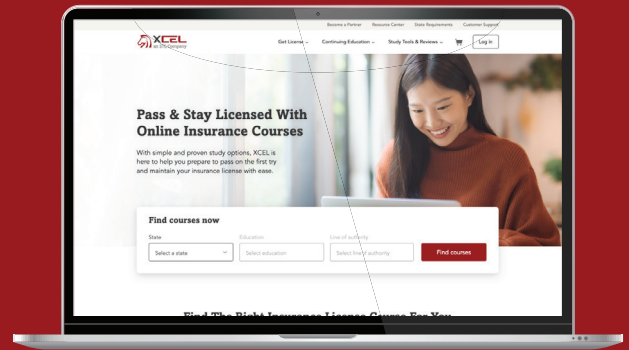

Dive into XCEL's New User Experience

It's here! A new and enhanced digital experience that makes using XCEL faster, easier, and more results-driven than ever!

Engaged Students, With Results

You'll see higher completion rates when your recruits have a clear understanding of what's expected and easily complete courses. That's time and money saved.

- **Intuitive Learning Platform:** Clear navigation and student interface make training content and progress easier to see, so recruits are ready to take their exam sooner.
- **User-Focused Design:** Students can understand their learning experience more easily – course progress, certification status, deadlines and notifications, and more!

Elevated Efficiency & Reliability

Training administration and management will be more efficient and reliable.

- **Continued Daily Report Emails:** The highly-valued Daily Report Emails won't go away!
- **Effortless Tracking:** With a cleaner, simpler, and more intuitive manager interface for tracking and refining reports to showcase metrics that matter most – when you need it.
- **Stay Current With Confidence:** Students always have access to the most up-to-date, relevant study materials with our supercharged ability to make prompt content updates.